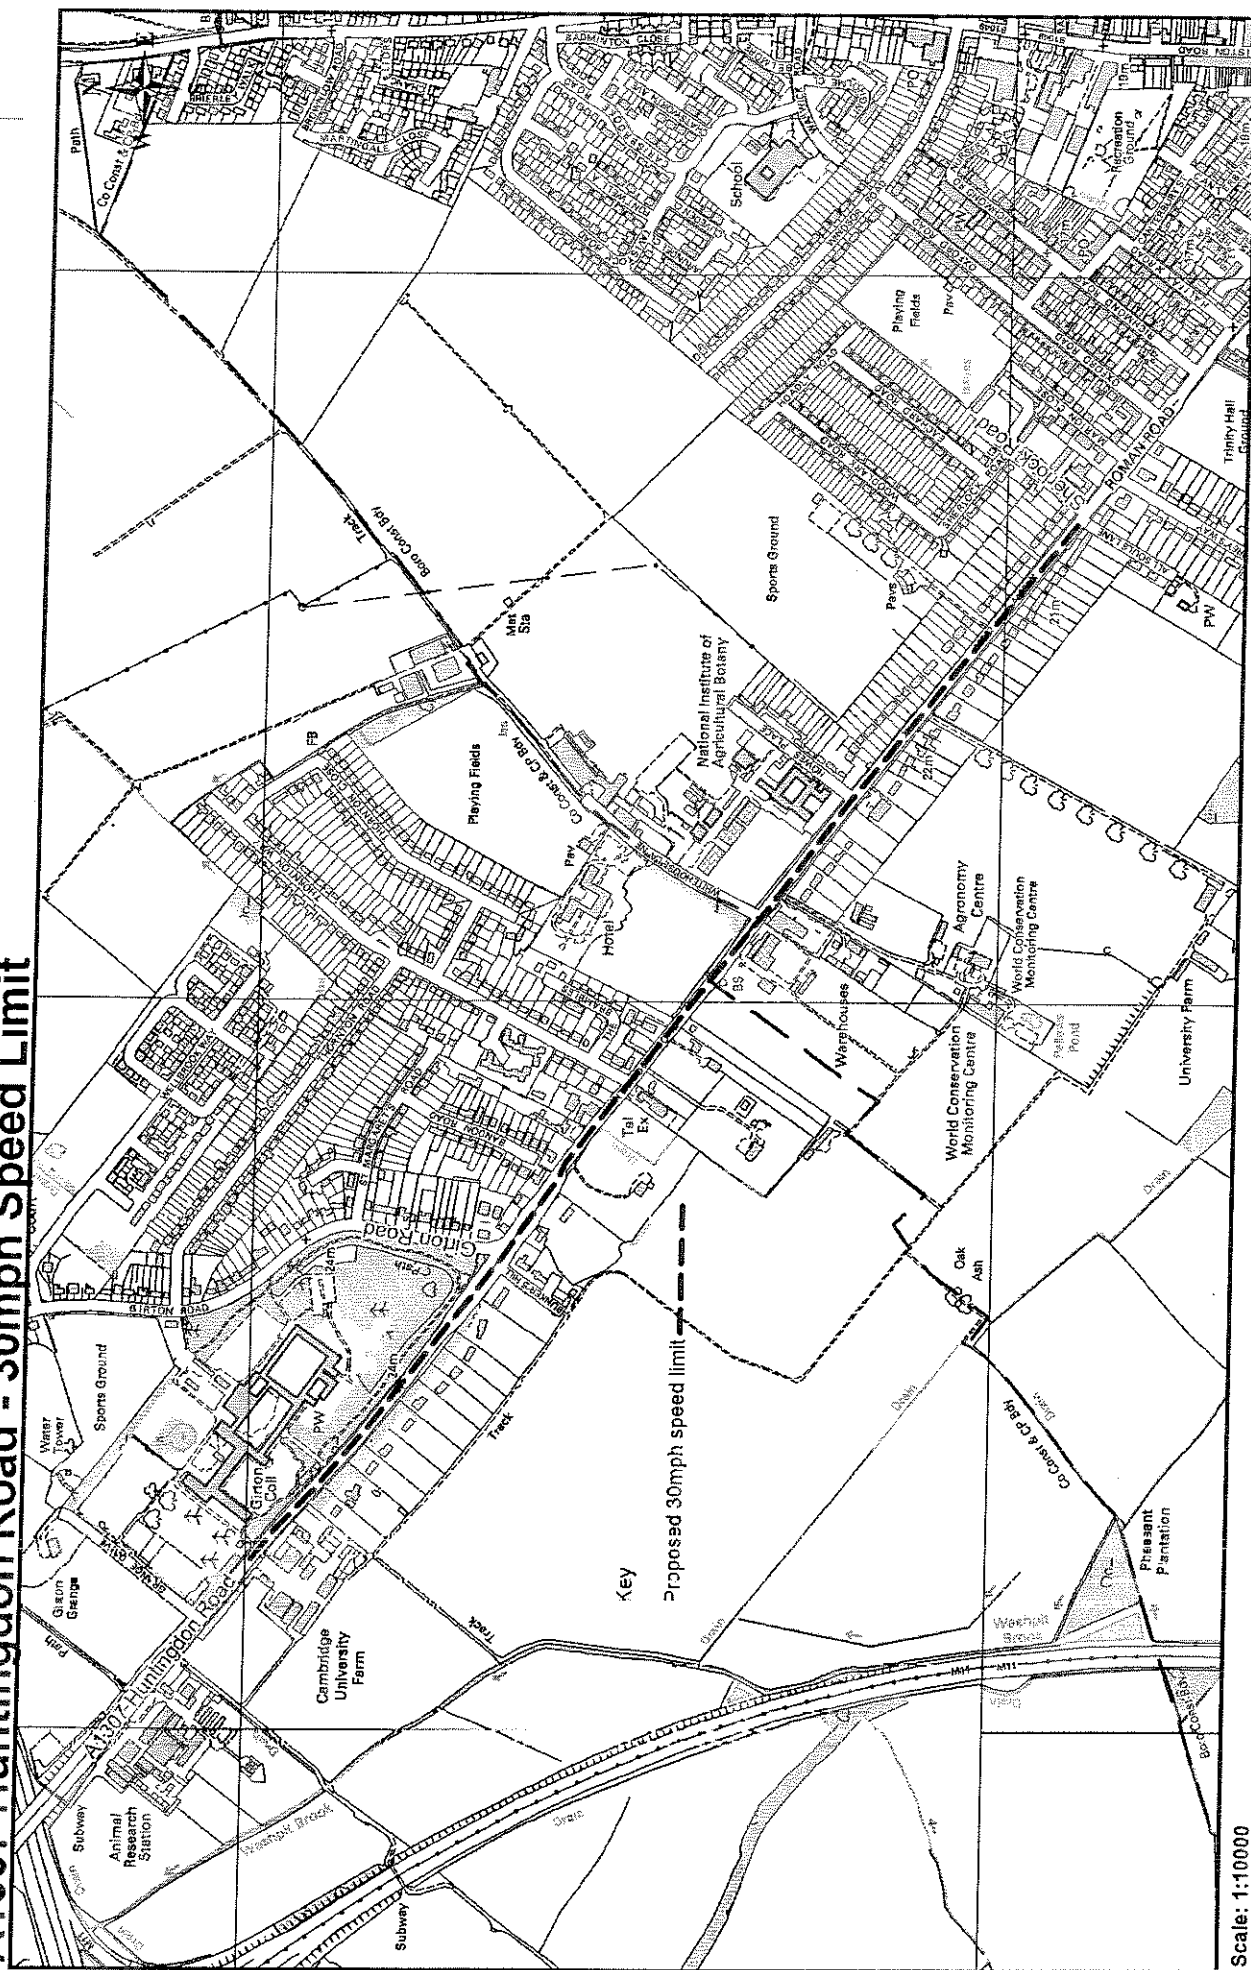

Cambridgeshire County Council

A1307 Huntingdon Road - 30mph Speed Limit

Scale: 1:10000
Date: 12/02/2009
By: ff319
File:

Based upon Ordnance Survey material with the permission of the Controller of Her Majesty's Stationery Office © Crown copyright. Unauthorised reproduction infringes copyright and may lead to prosecution. 100023205 2009